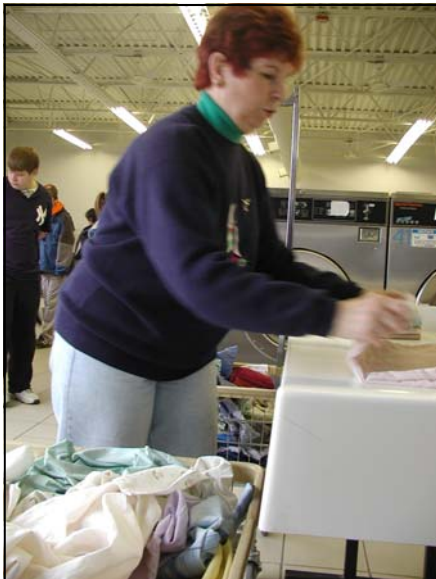

It's a big job to provide clean bedding each week for guests at the Macomb County Warming Center shelters.

A dedicated crew led by Joanne Piercinski, above, has been helping with the laundry for more than seven years. Her group is joined by volunteers from the host churches.

After the bedding is washed, dried and folded, it's loaded into the trailer for delivery to the next church. Everything is done in a few hours on Sunday morning each week.

**Photos by  
Donna Remer**